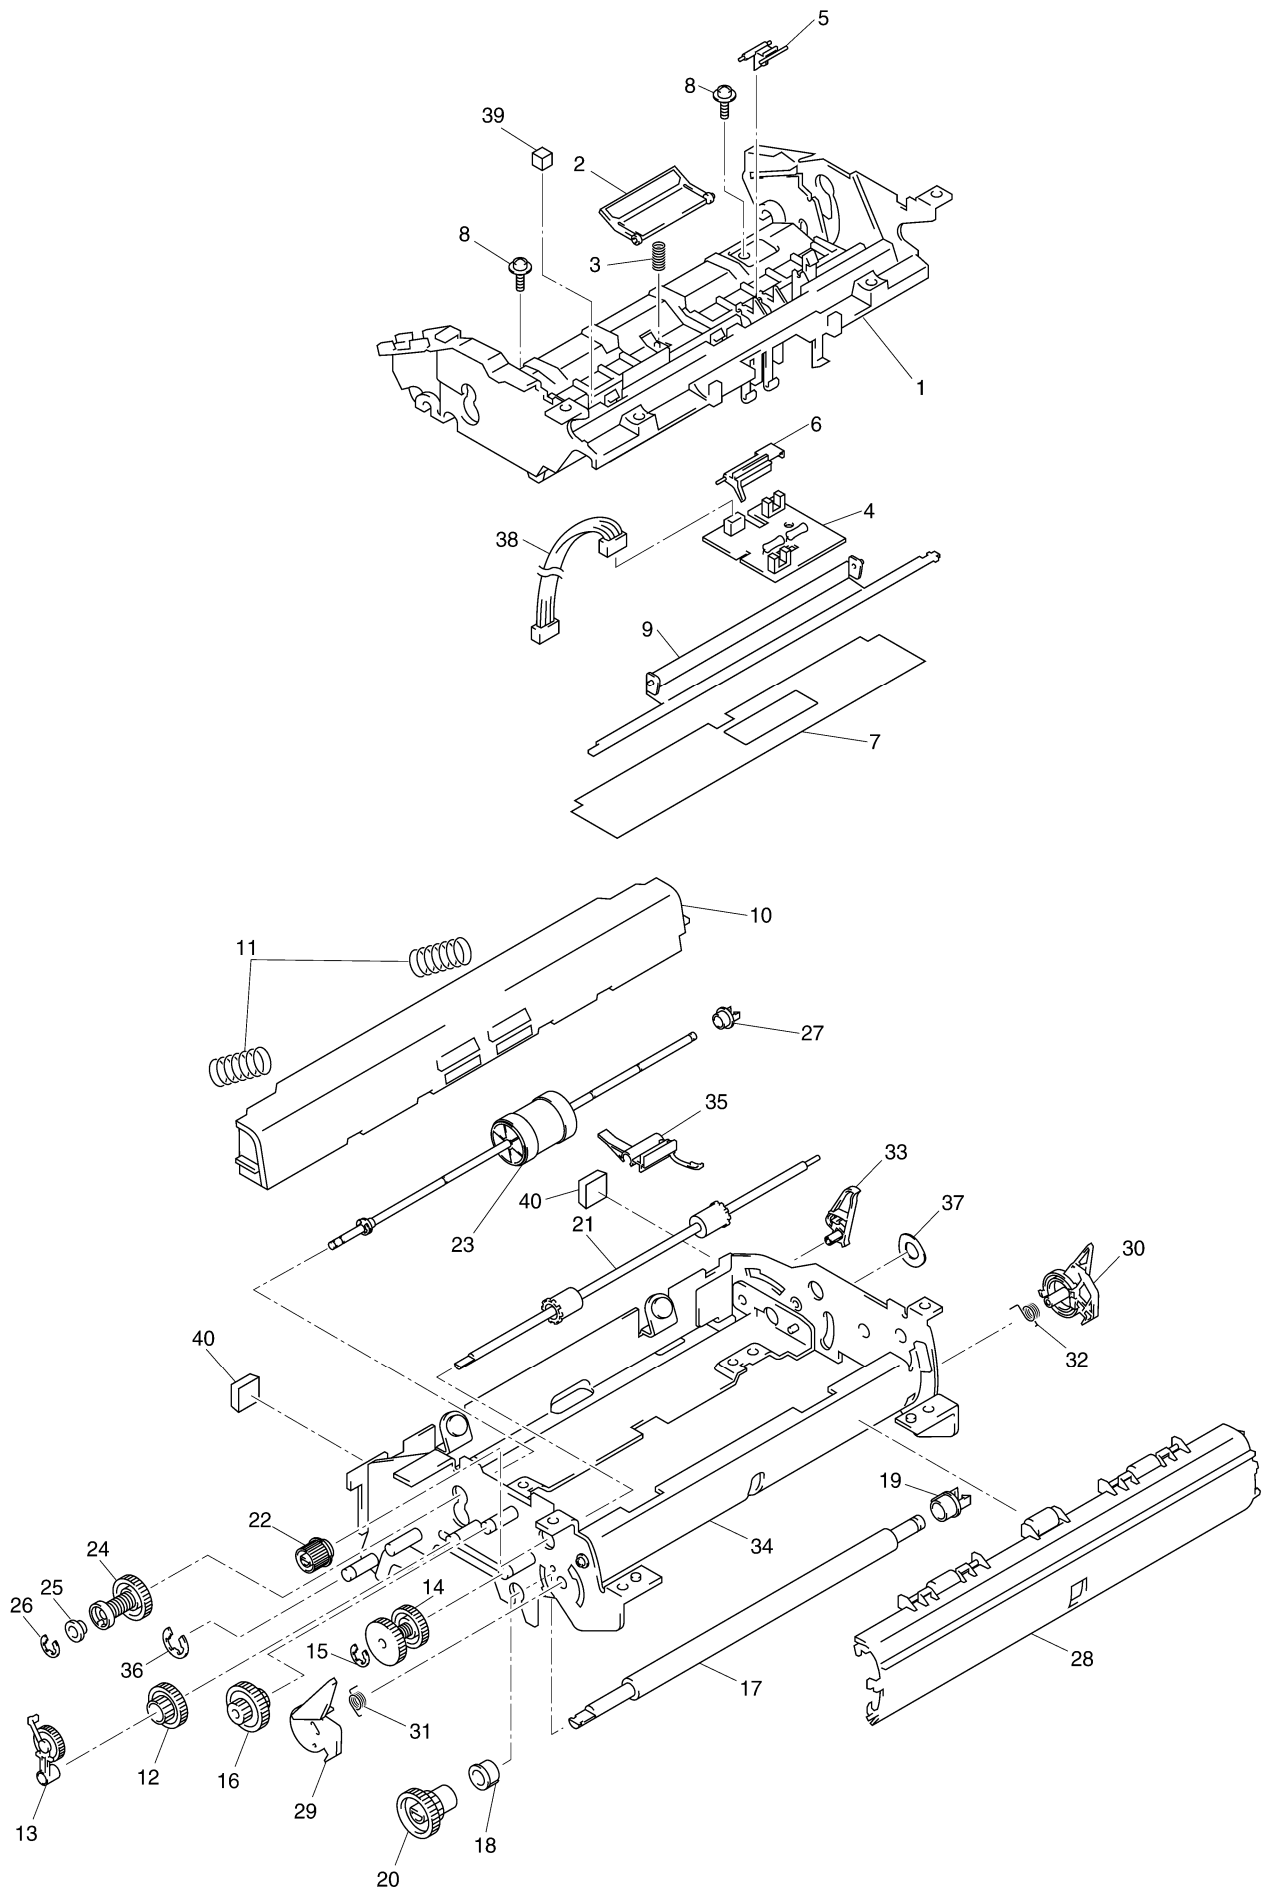

1. PLATEN FRAME ATTACHMENT

REF.NO.	CODE	QTY	DESCRIPTION	REMARKS
1	UF9736001	1	PAPER FEED CHUTE	
2	UF9737001	1	SEPARATION PAD	
3	UF9740001	1	SEPARATION PAD SPRING	
4	UG6609001	1	SENSOR PCB	
5	UF9741001	1	PAPER EDGE SENSOR ACTUATOR	
6	UF9742001	1	PAPER EJECTION SENSOR ACTUATOR	
7	UF9744001	1	CHUTE FILM	
8	U24014001	2	TAPTITE, CUP S M3.0X6	
9	UF9750001	1	PRESSURE PLATE LINK	
10	UF9746001	1	PRESSURE PLATE	
11	UF9745001	2	PRESSURE PLATE SPRING	
12	UF9712001	1	GEAR 24/28, SUN GEAR	
13	UF9713001	1	ARM P ASSY	
14	UF9715001	1	CLUTCH GEAR 37 ASSY	
15	048030346	1	RETAINING RING, E3	
16	UF9719001	1	GEAR 19/38	
17	UF9720001	1	PLATEN	
18	UF9722001	1	PLATEN SHAFT BUSHING, L	
19	UF9723001	1	PLATEN SHAFT BUSHING, R	
20	UF9724001	1	GEAR 25/27	
21	UF9725001	1	PAPER EJECTION ROLLER	
22	UF9727001	1	PAPER EJECTION ROLLER GEAR	
23	UF9728001	1	PAPER FEED ROLLER ASSY	
24	UF9730001	1	GEAR 43 ASSY	
25	UF9734001	1	COLLAR STOPPER	
26	048040346	1	RETAINING RING, E4	
27	UF0026001	1	PAWLED BUSHING	
28	UF9751001	1	CHUTE B ASSY	
29	UF9755001	1	LOCK LEVER L, BLUE(6155)	
30	UF9756001	1	LOCK LEVER R, BLUE(6155)	
31	UF9757001	1	LOCK LEVER SPRING, L	
32	UF9758001	1	LOCK LEVER SPRING, R	
33	UF9792001	1	PRESSURE PLATE RELEASE CAM	
34	UF9701001	1	PLATEN FRAME	
35	UF9873001	1	FRONT COVER SENSING ACTUATOR	
36	048050346	1	RETAINING RING, E5	
37	UU0078001	1	SPRING WASHER	
38	UG6612001	1	MAIN-SENSOR HARNESS	
39	~~UF8979001~~	4	~~HARNESS GUIDE~~	<Eliminated>
39	-----		NOT USED	
40	UF6761001	2	RUBBER FOOT