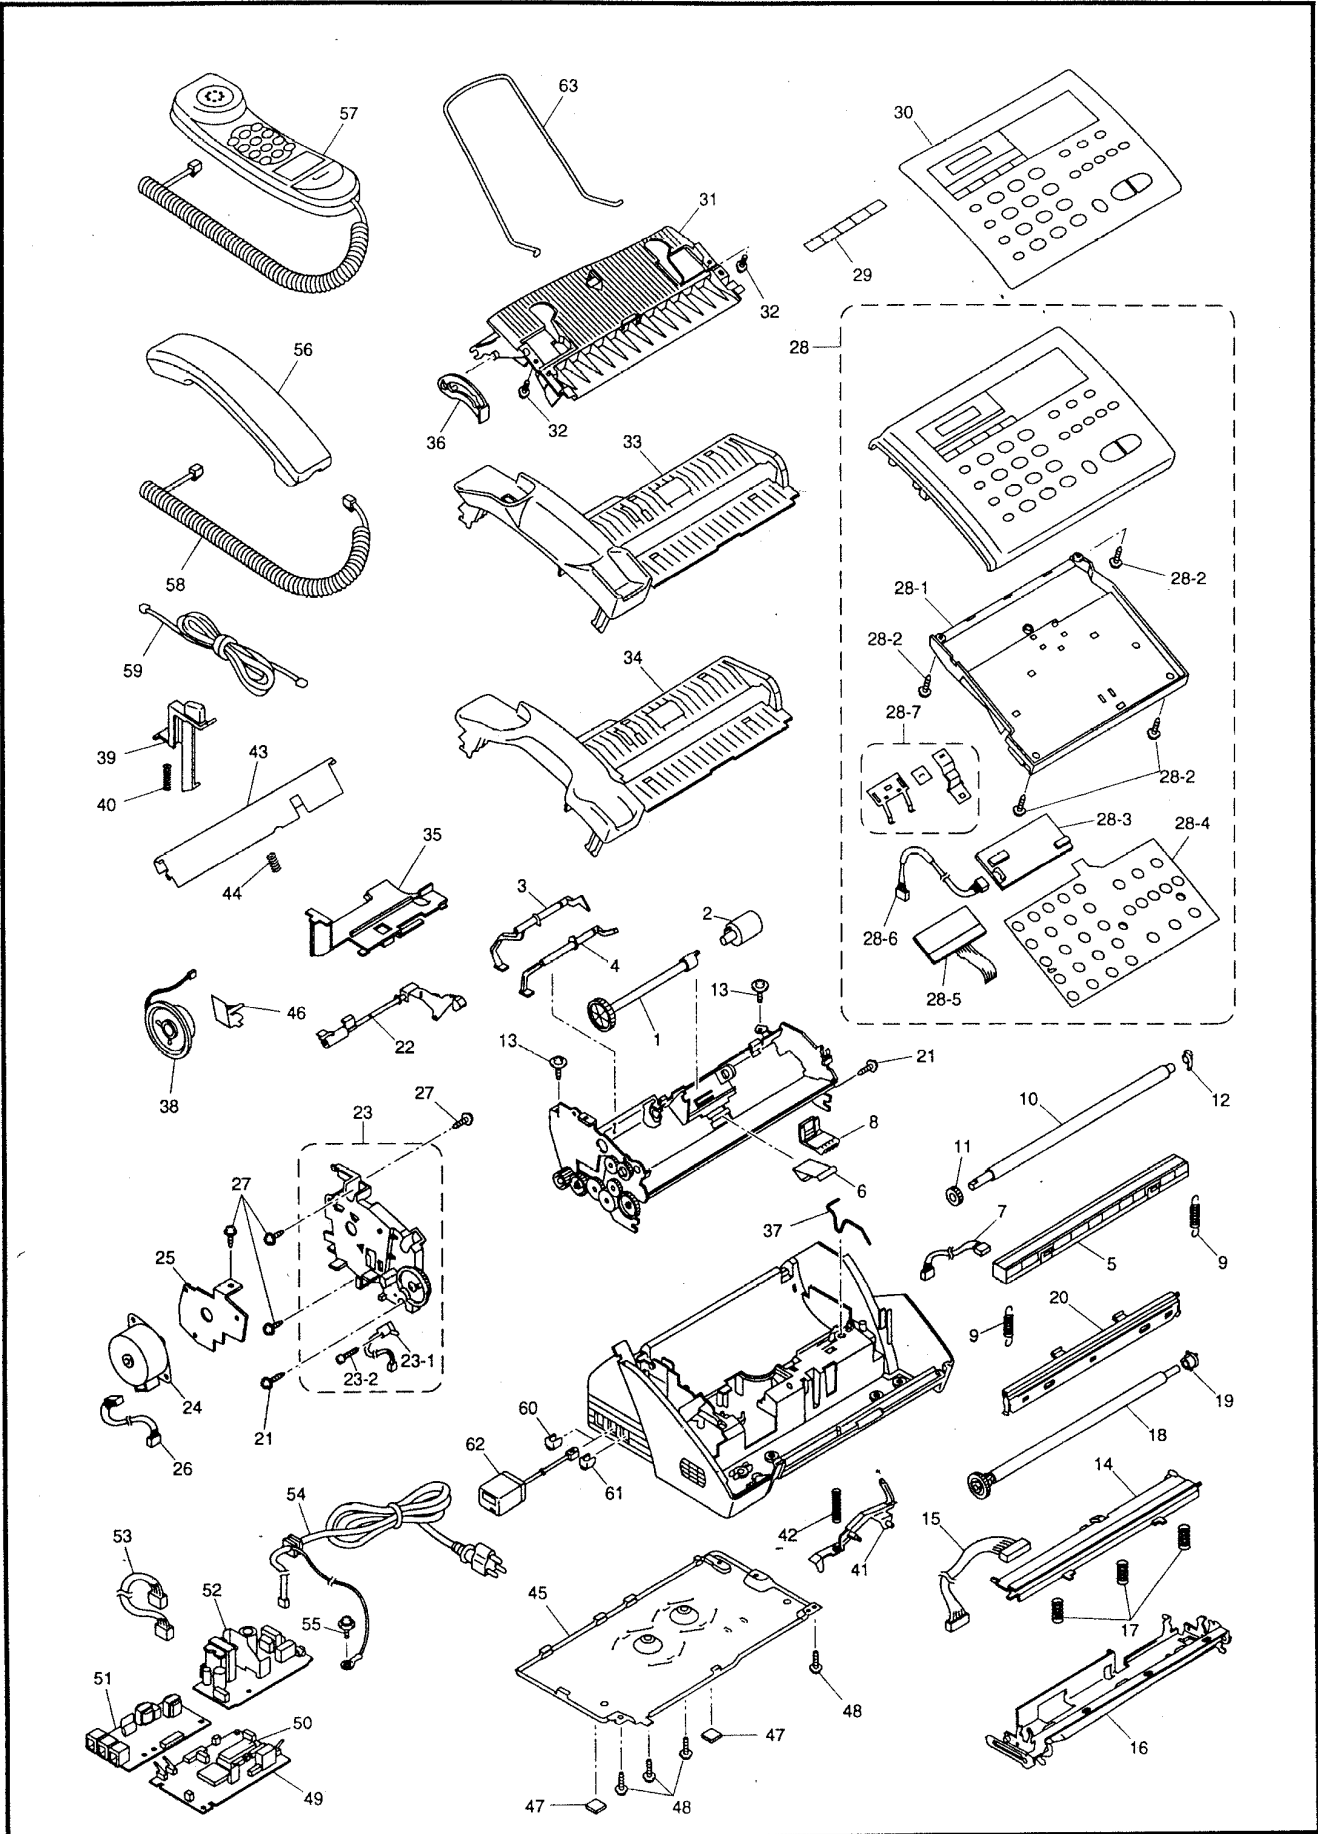

MODEL FAX510/HOME FAX

REF.NO.	CODE	Q'TY	DESCRIPTION	REMARKS
1	UF6612000	1	SEPARATION ROLLER GEAR	
2	UF6613001	1	SEPARATION ROLLER	
3	UF6625001	1	ACTUATOR F	
4	UF6626001	1	ACTUATOR R	
5	UF6675001	1	CIS	
6	UF6646001	1	CIS LEAF SPRING	
7	UG3510001	1	CIS-MAIN HARNESS	
8	UF6645000	1	CIS HOLDER PLATE	
9	UF6630001	2	SPRING, COIL	
10	UF6618001	1	WHITE PRESSURE ROLLER	
11	UF6620000	1	WHITE PRESSURE ROLLER GEAR	
12	UF6638001	1	BUSHING	
13	087320815	2	TAPTITE, CUP S M3X8	
14	UF6677001	1	RECORDING HEAD ASSY	
15	UG3547001	1	MAIN-HEAD HARNESS	
16	UF6676001	1	CUTTER ASSY	
17	UF5535001	3	SPRING, COMPRESSION	
18	UF6706001	1	PLATEN ASSY	
19	UF6711000	1	BUSHING, R	
20	UF6905001	1	CUTTER CHUTE	
21	087320815	2	TAPTITE, CUP S M3X8	
22	UF6631001	1	TH RELEASE LEVER ASSY	
23	UF6650001	1	DRIVING GEAR UNIT	
23-1	UG3511001	1	CUTTER SENSOR ASSY	
23-2	UF6622001	1	TAPTITE, PAN B M1.6X8	
24	Z26317001	1	MOTOR	
25	UF6665000	1	MOTOR BRACKET	
26	UG3512001	1	MAIN-MOTOR HARNESS	
27	U24014001	4	TAPTITE, CUP S M3.0X6	
28	UF6969001	1	CONTROL PANEL ASSY, GRAY(1395) FOR GER/UK/FRA/NOR/BEL/NLD/CHE/IRL/FIN/DEN/AUS/SPA/ITA/POR/ZAF/SWE/GRC/ CYP/ISR	
28	UF6969002	1	CONTROL PANEL ASSY, WHITE(1397) FOR ARL/NZ	
28-1	UF6810001	1	PANEL REAR COVER	
28-2	087310815	4	TAPTITE, CUP B M3X8	
28-3	UF6679001	1	PANEL PCB ASSY	
28-4	UF6680001	1	FPC KEY	
28-5	UF6459001	1	LCD	
28-6	UG3523001	1	PANEL-MAIN HARNESS	
28-7	UF6681001	1	ADF PLATE ASSY	
29	UF6864001	1	ADDRESS LABEL	
30	UF6715001	1	PANEL SHEET FAX510 FOR GER/AUS	
30	UF6716001	1	PANEL SHEET FAX510 FOR UK/CYP	
30	UF6717001	1	PANEL SHEET FAX510 FOR FRA	
30	UF6718001	1	PANEL SHEET FAX510 FOR ARL	
30	UF6719001	1	PANEL SHEET FAX510 FOR NOR	
30	UF6720001	1	PANEL SHEET FAX510 FOR BEL/CHE/IRL/POR/ZAF/GRC	
30	UF6721001	1	PANEL SHEET FAX510 FOR NLD	
30	UF6722001	1	PANEL SHEET FAX510 FOR FIN	
30	UF6723001	1	PANEL SHEET FAX510 FOR DEN	
30	UF6724001	1	PANEL SHEET FAX510 FOR SPA	
30	UF6725001	1	PANEL SHEET FAX510 FOR ITA	
30	UF6726001	1	PANEL SHEET FAX510 FOR SWE	
30	UF6814001	1	PANEL SHEET FAX510 FOR ISR	
30	UF6892001	1	PANEL SHEET HOME FAX FOR NZ	

MODEL FAX510/HOME FAX