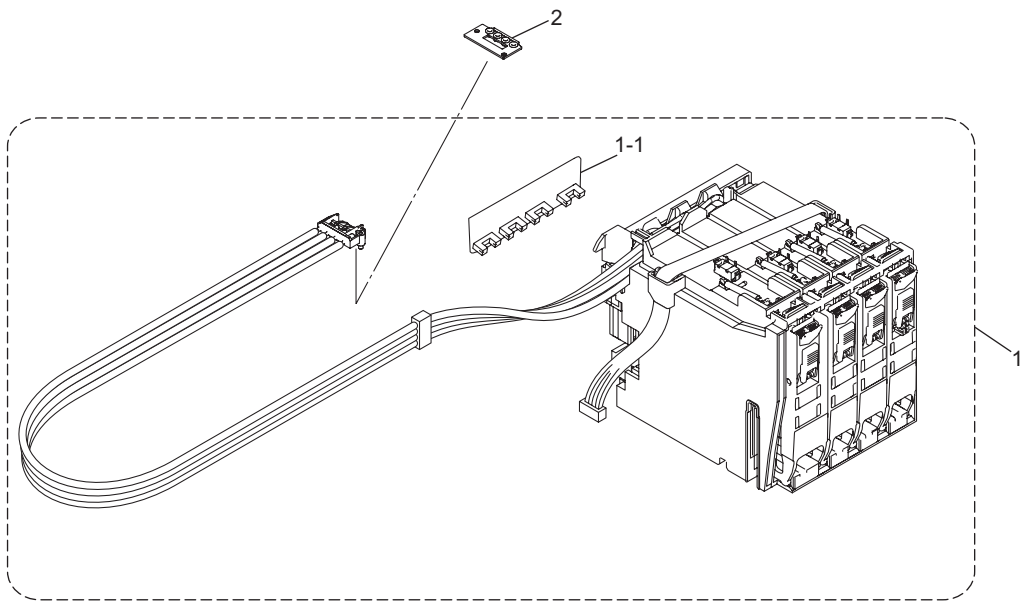

4 CARTRIDGE CASE

List4(CARTRIDGE CASE)

REF No	CODE	QTY	DESCRIPTION	RECOMMEND	SYMBOL	REMARKS
1	LP3535001	1	INK REFILL ASSY (SP) EXCEPT FOR CHN			
1	LP5164001	1	INK REFILL ASSY (SP) FOR CHN			
1-1	LG6725001	1	CARTRIDGE PCB ASSY		B53K869	ADD
2	LP3539001	1	HEAD JOINT RUBBER (SP)			

8CAA01/03/05/10/
11/13/17/19/20/31/
33/35/37/40/41/43/
45/47/49
8CAE11/41

DCP130C/330C/540CN/750CW/
FAX2480C/2580C
MFC230C/240C/240CE/440CN/660CN/665CW/665CWE/845CW